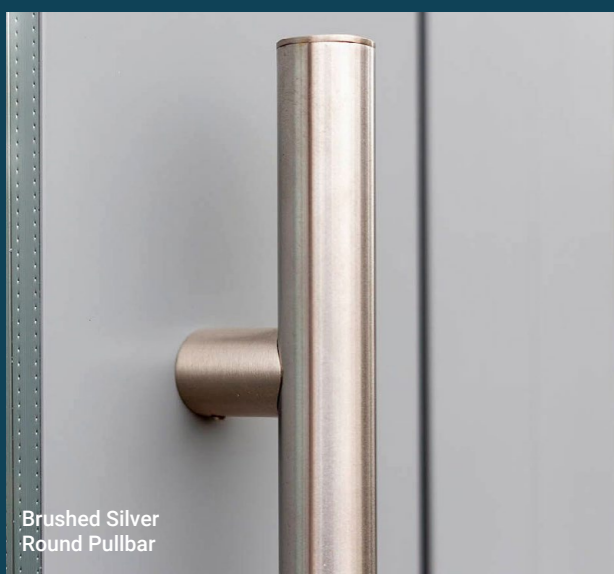

  
Brushed Silver Round Pullbar

  
Low aluminium threshold with cill

Stainless Steel Inserts

Brushed Silver Round Pullbar

**Standard Specification Includes:**

- External Round Pullbar, brushed silver, choose from three lengths: 600mm, 1200mm or 1800mm long
- Max dimensions (WxH) 1000mm x 2150mm
- GU Automatic Slamshut Lock
- Double glazed laminated safety glass
- Satin or Clear
- Internal brushed steel lever handle
- Dog Bolt Assembly
- 2D Brushed Silver Hinges (x3)
- Security Cylinder With 3 Keys
- Colour Matched Drip Bar

**GU Automatic Slamshut Lock**

Always locked, always secure - a slamshut lock offers full peace of mind. The moment your door is closed, the two spring-loaded bolts, plus the central latch shoot into place. The door can be opened internally simply by depressing the lever handle. From the outside, entrance is gained with one full spin of the key.