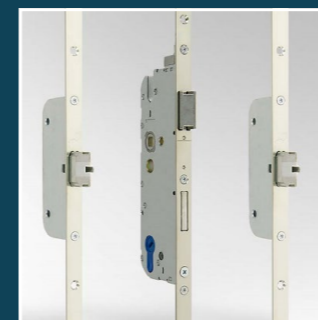

  
Brushed Silver Round Pullbar

  
Low aluminium threshold with cill

Stainless Steel Inserts

Brushed Silver Round Pullbar

**Standard Specification Includes:**

- External Round Pullbar, brushed silver, choose from three lengths: 600mm, 1200mm or 1800mm long
- Max dimensions (WxH) 1000mm x 2150mm
- GU Automatic Slamshut Lock
- Double glazed laminated safety glass
- Satin or Clear
- Internal brushed steel lever handle
- Dog Bolt Assembly
- 2D Brushed Silver Hinges (x3)
- Security Cylinder With 3 Keys
- Colour Matched Drip Bar

**GU Automatic Slamshut Lock**

Always locked, always secure - a slamshut lock offers full peace of mind. The moment your door is closed, the two spring-loaded bolts, plus the central latch shoot into place. The door can be opened internally simply by depressing the lever handle. From the outside, entrance is gained with one full spin of the key.

**Winkhaus 5 Point Lock**

Four impressive hooks, plus the central deadbolt operate effortlessly when turning the key in your Mustang door. The five-point design offers an additional layer of security when the door is fully locked. To fully comply with our PAS 24 accreditation, configure your door with this locking system and an external pullbar.