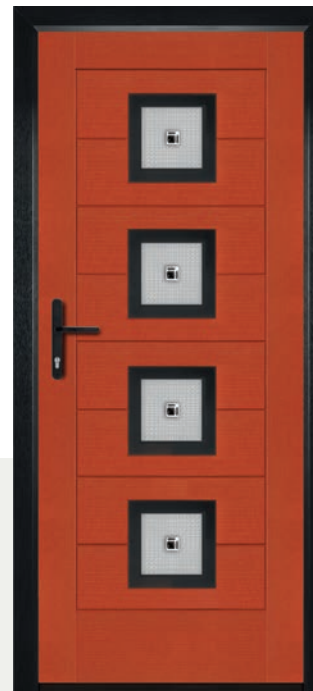

VARESE SQUARE 4
Shown in Pearl Orange RAL2013
with Gemini Black glass